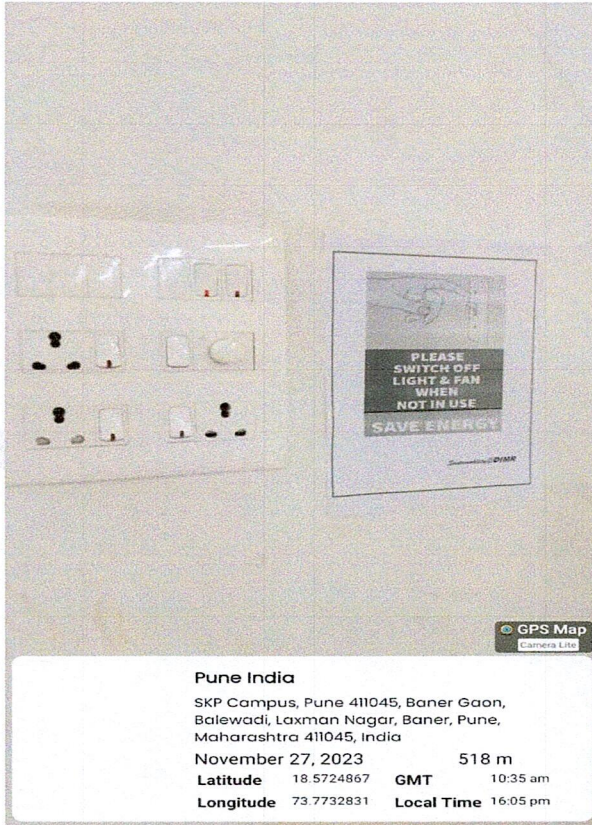

Energy Conservation Measures