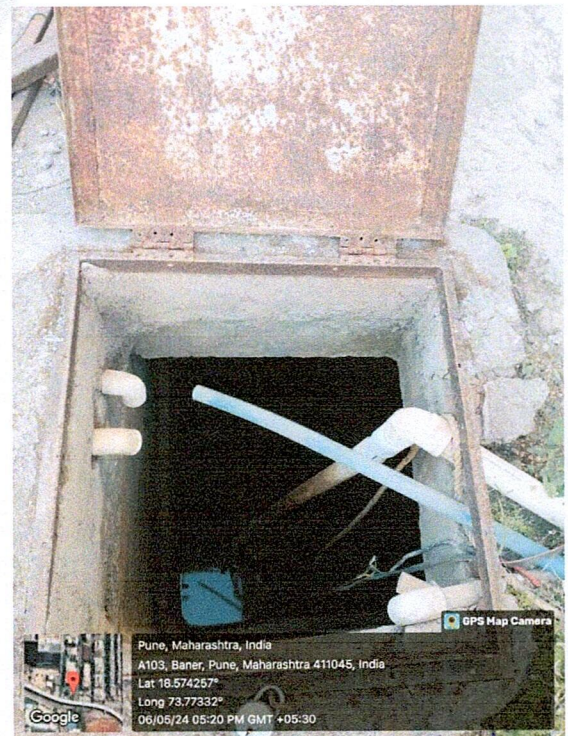

SHRI KHANDERAI PRATISHTHAN'S DNYANSAGAR INSTITUTE OF MANAGEMENT & RESEARCH

(Approved by AICTE, New Delhi, Recognized By Govt. of Maharashtra, Affiliated to S. P. Pune University)
(AISHE Code : C - 41293, PUN Code - IMMP014030)

Tanks

SKP Campus, Baner, Balewadi, Pune - 411 045 INDIA
☎ 7767800401 - 10 ✉ director@dimr.edu.in 🌐 www.dimr.edu.in

Director
Dnyansagar Institute of Management and
Research
Balewadi, Pune-411045