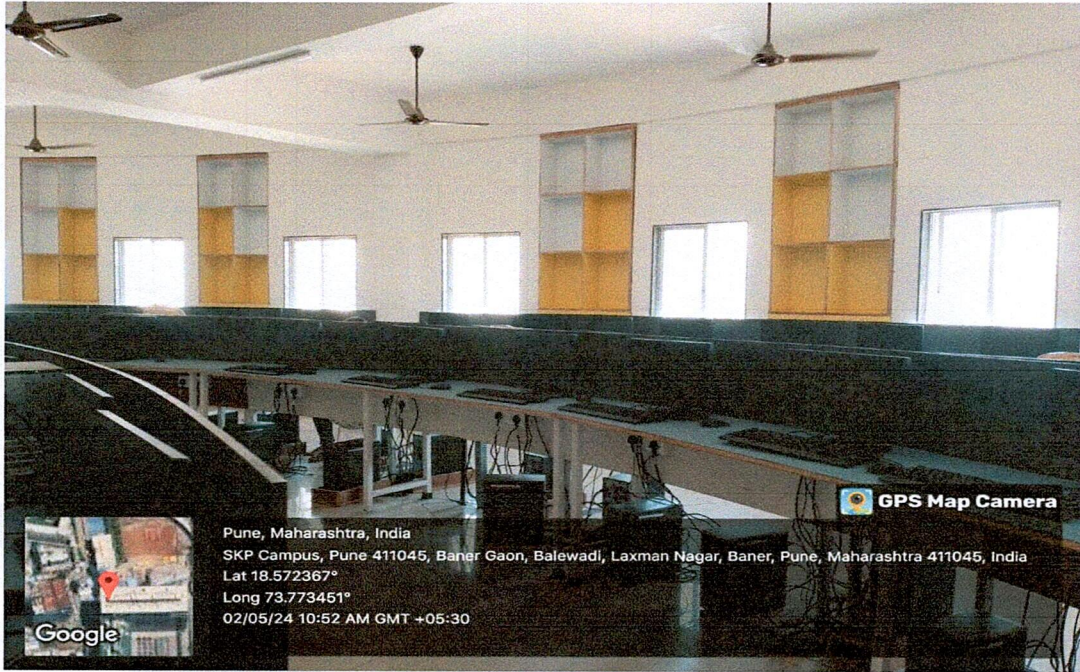

LED Monitors

SKP Campus, Baner, Balewadi, Pune - 411 045 INDIA
7767800401 - 10 director@dimr.edu.in www.dimr.edu.in

S. P. Singh
Director
Dnyansagar Institute of Management and
Research
Balewadi, Pune-411045