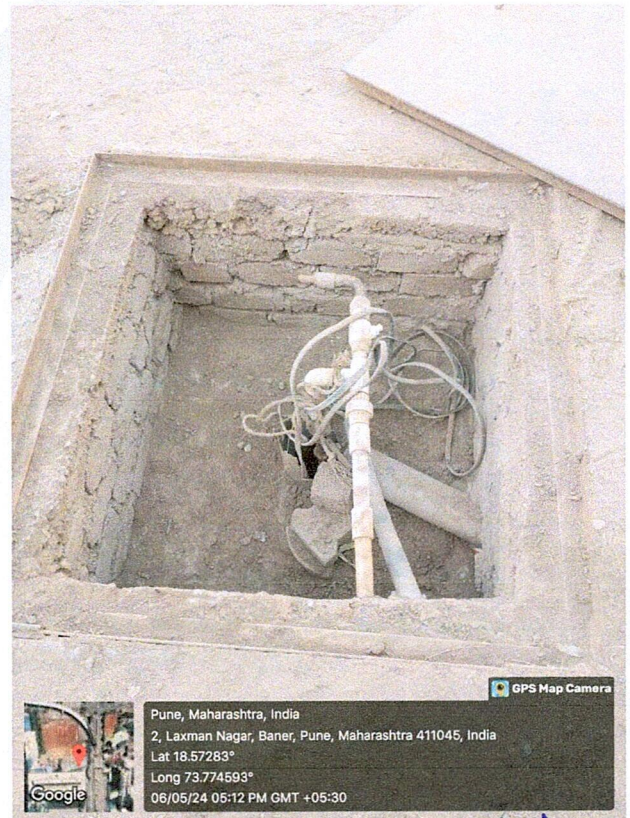

**SHRI KHANDERAI PRATISHTHAN'S
DNYANSAGAR INSTITUTE OF MANAGEMENT & RESEARCH**

(Approved by AICTE, New Delhi, Recognized By Govt. of Maharashtra, Affiliated to S. P. Pune University)
(AISHE Code : C - 41293, PUN Code - IMMP014030)

Bore wells: