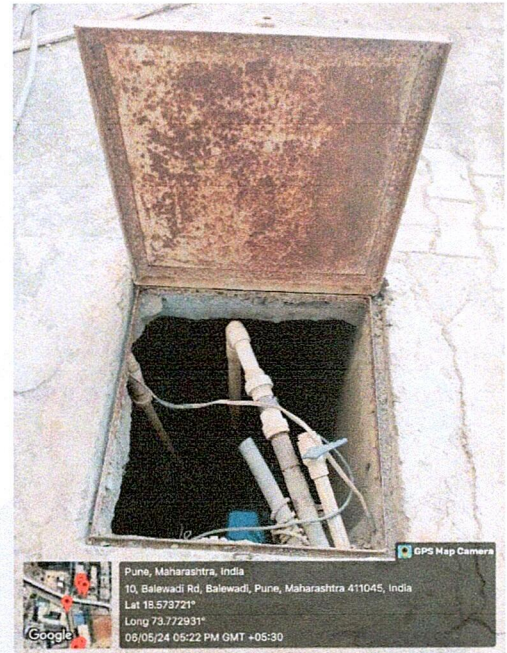

SHRI KHANDERAI PRATISHTHAN'S DNYANSAGAR INSTITUTE OF MANAGEMENT & RESEARCH

(Approved by AICTE, New Delhi, Recognized By Govt. of Maharashtra, Affiliated to S. P. Pune University)
(AISHE Code : C - 41293, PUN Code - IMMP014030)

Tanks

SKP Campus, Baner, Balewadi, Pune - 411 045 INDIA
☎ 7767800401 - 10 ✉ director@dimr.edu.in 🌐 www.dimr.edu.in

Director
Dnyansagar Institute of Management and
Research
Balewadi, Pune-411045