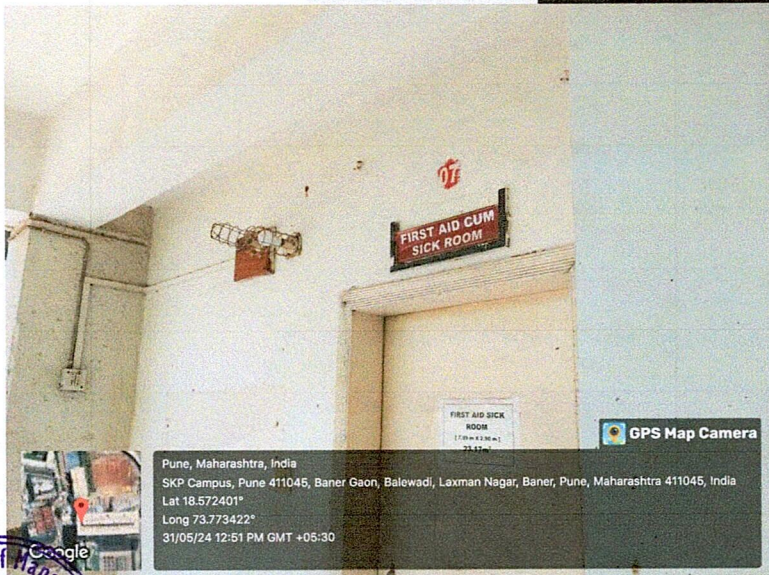

LED Lights:

📍 SKP Campus, Baner, Balewadi, Pune - 411 045 INDIA
☎ 7767800401 - 10 ✉ director@dimr.edu.in 🌐 www.dimr.edu.in

Director
Dnyansagar Institute of Management and
Research
Balewadi, Pune-411045

Sensor Lights: