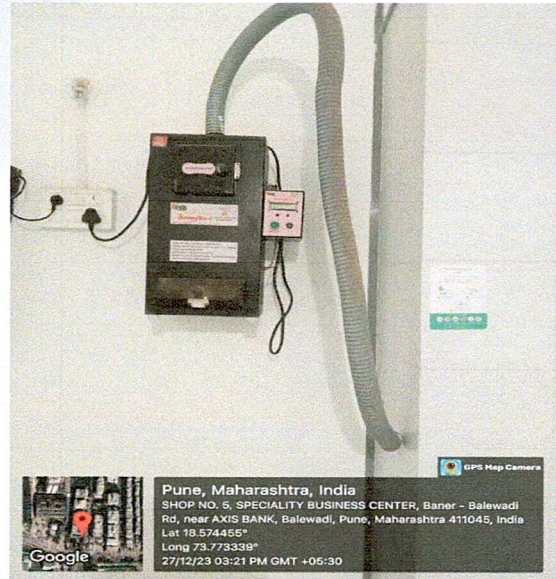

Solid waste management of sanitary napkin

Disposal

📍 SKP Campus, Baner, Balewadi, Pune - 411 045 INDIA
☎ 7767800401 - 10 ✉ director@dimr.edu.in 🌐 www.dimr.edu.in

[Signature]
Director
Dnyansagar Institute of Management and
Research
Balewadi, Pune-411045