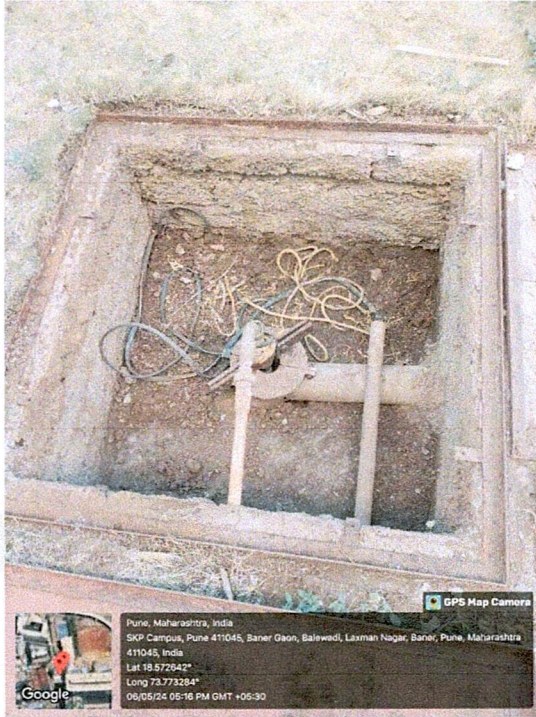

**SHRI KHANDERAI PRATISHTHAN'S
DNYANSAGAR INSTITUTE OF MANAGEMENT & RESEARCH**

(Approved by AICTE, New Delhi, Recognized By Govt. of Maharashtra, Affiliated to S. P. Pune University)
(AISHE Code : C - 41293, PUN Code - IMMP014030)

Bore wells: